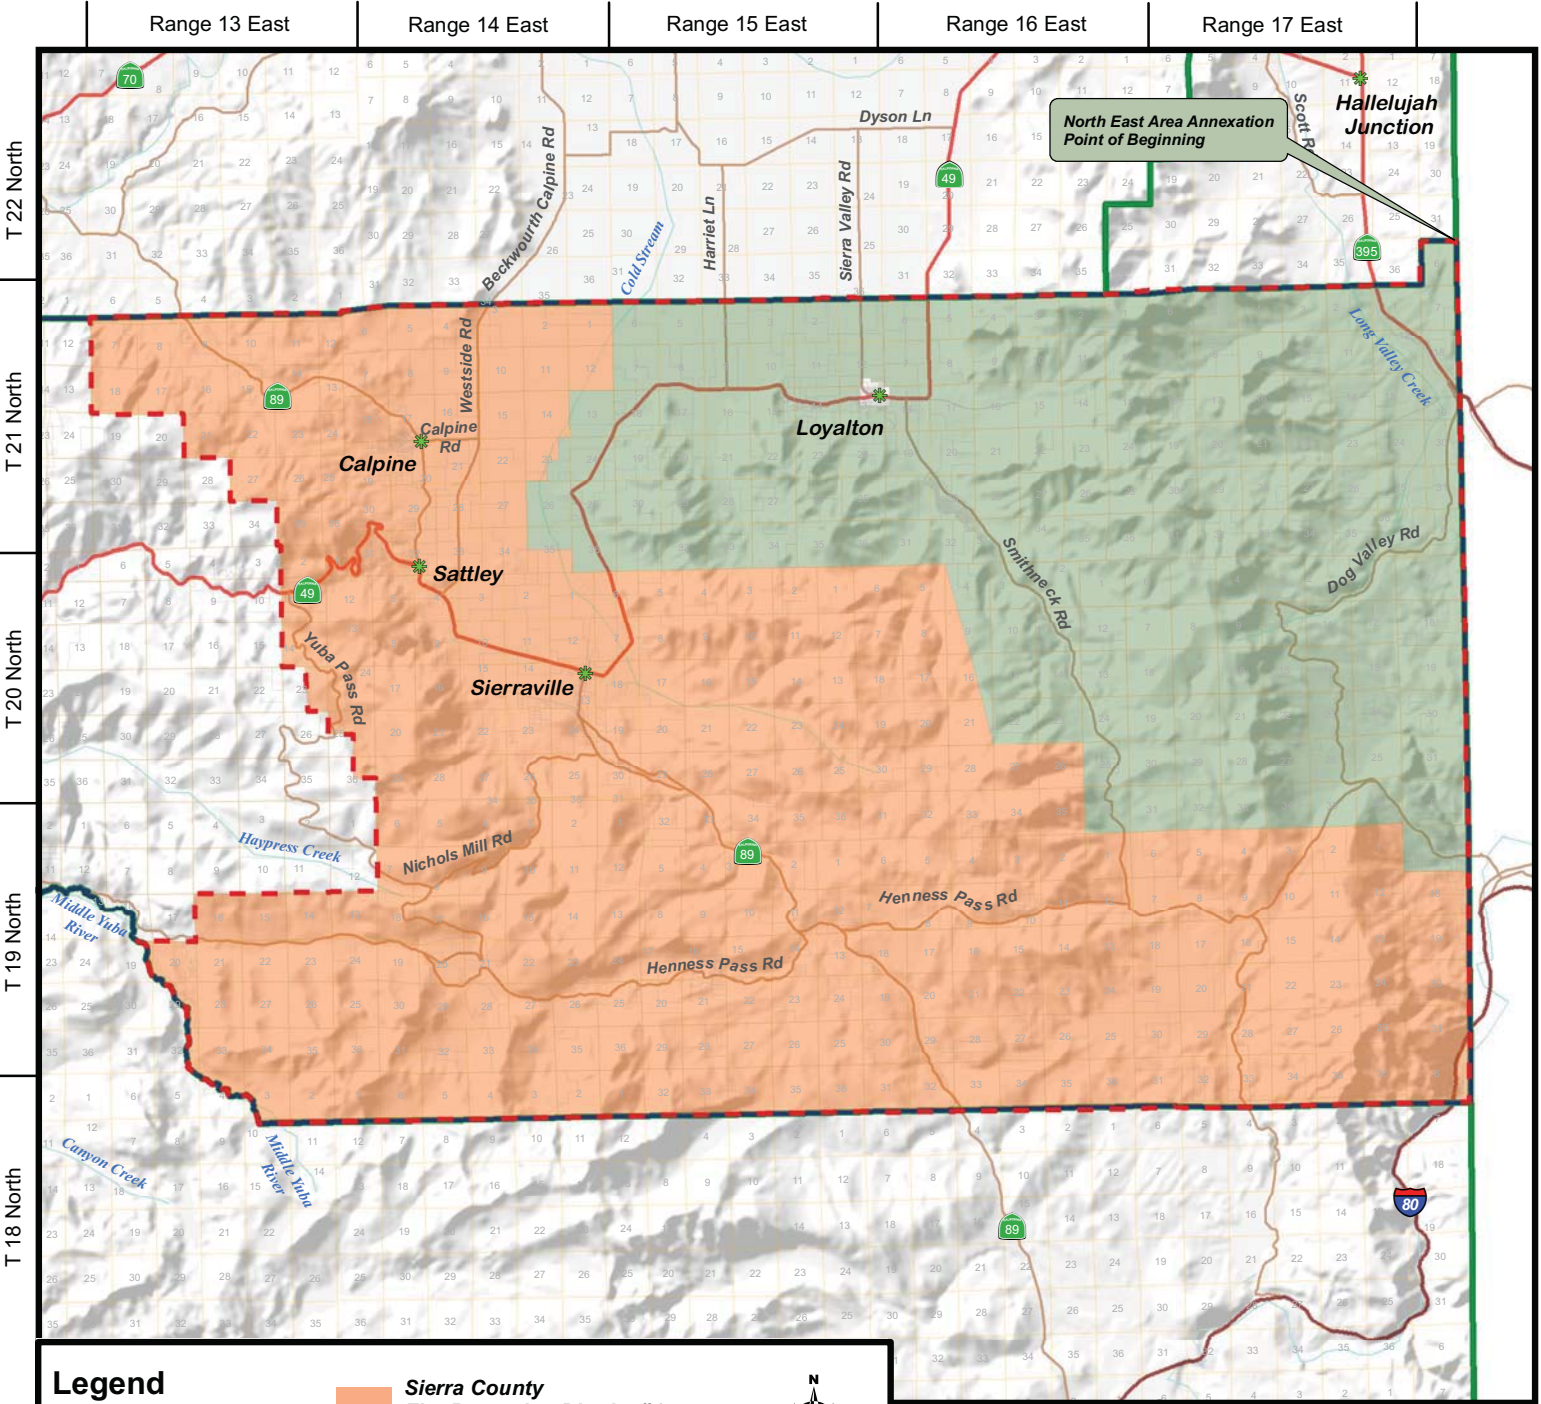

## SIERRA COUNTY FIRE PROTECTION DISTRICT #1

### NORTH EAST AREA ANNEXATION

#### Legend

- Communities
- County Boundary
- Highways
- Roads
- Parcels
- Sectional Grid (MDB&M)

- Sierra County Fire Protection District #1
- Sierra County Fire Protection District #1 Sphere of Influence
- Sierra County Fire Protection District #1 North East Area Annexation

**Sierra County Fire Protection District #1 North East Area Annexation and Sphere of Influence**  
 Sierra LAFCo Resolution: 2018-0001  
 Adopted:  
 Source: Sierra LAFCo  
 Map Created 6/21/2018